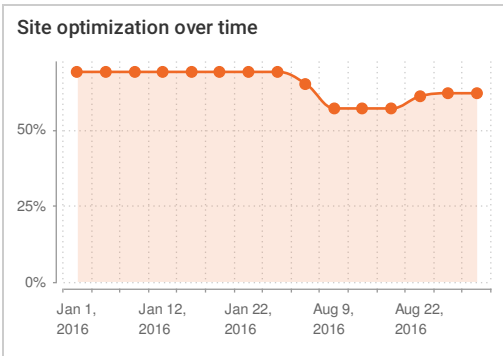

EmailTray (<http://www.emailtray.com>)
SEO ANALYSIS SUMMARY (MAY 16, 2017)

5 worst pages by mobile page speed score

Landing page	Page Speed Score
/blog/20-tips-for-successful-email-newsletter-delivery/	59
/	66
/download-email-client.html	73
/support/email-management-tips/best-email-client.html	73