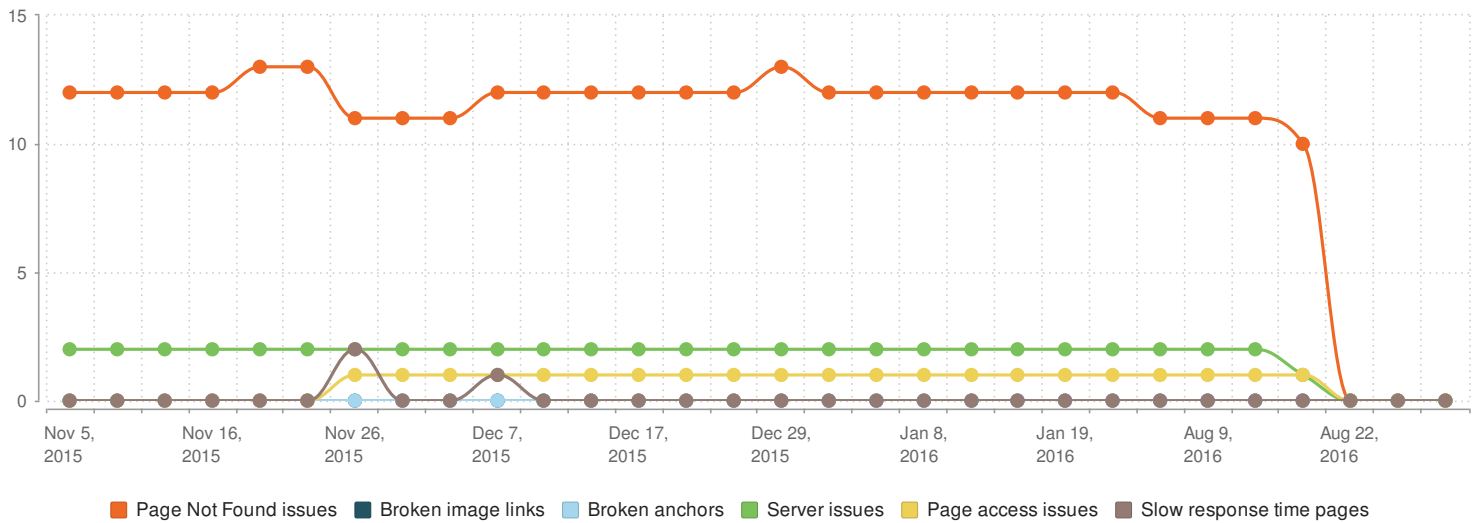

Technical issues found on your site - Trend over time

Quality Assured

- ✓ No 404 Issues
- ✓ No Broken Images
- ✓ No Broken Anchors
- ✓ No Server Issues
- ✓ No Page Access Issues
- ✓ No Slow Response Time Pages