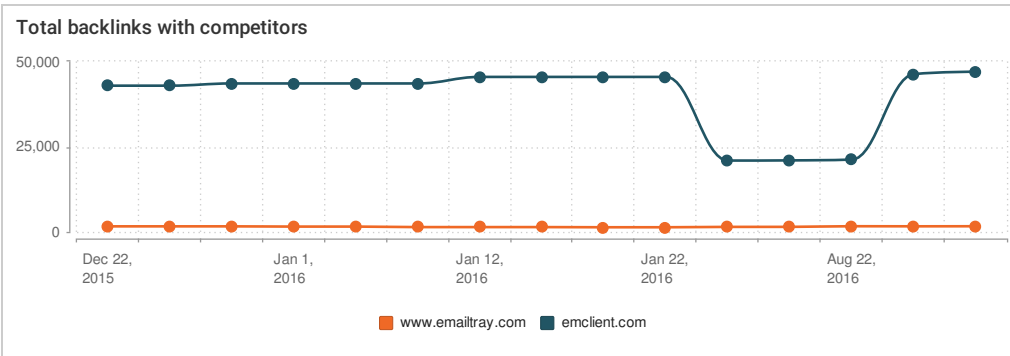

Top 5 link texts

Link text	Backlinks	Domain
emailtray.com	55	35
allen maccannell	59	14
www.emailtray.com	66	29
emailtray	169	59
free email client	404	1