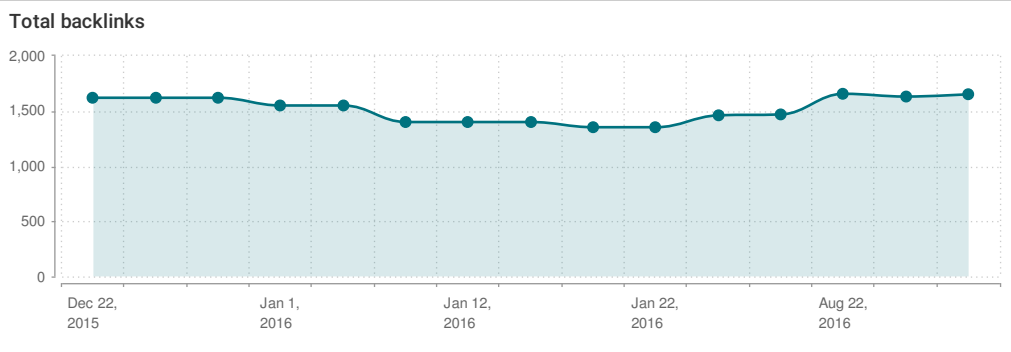

EmailTray (<http://www.emailtray.com>) > Project Overview, continued

SEO Issues

Site optimization

62%

Warnings **6**

Passed rules **12**

Total optimization issues: 54 Pages analyzed: 32

Landing pages overview

Landing page	Score	Critical issues
blog/20-tips-for-s...	24%	4
best-email-client...	72%	2
Home page	74%	1
download-email-c...	82%	1

Backlink Profile Quality

Link sources distribution

Total backlinks:	Linking IP addresses:
1.6K ↑ 21	394 ↓ 2
Linking domains:	Governmental domains:
455 ↑ 12	-
Educational domains:	Linking subnets:
-	356 ↓ 1