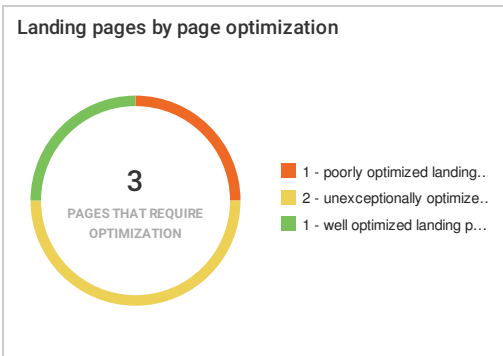

Apr 25, 2017

**The Project Owl Update:** Google officially announced they've adjusted ranking signals to help surface more authoritative pages and demote low-quality content.

Legend:

+ Added   
 - Not found on the first 3 result pages   
 ↑ Position up   
 ↓ Position dropped or down

Target location: United States

**EmailTray (<http://www.emailtray.com>)**  
**SEO ANALYSIS SUMMARY (MAY 16, 2017)**

**5 worst pages by mobile page speed score**

Landing page	Page Speed Score
<a href="/blog/20-tips-for-successful-email-newsletter-delivery/">/blog/20-tips-for-successful-email-newsletter-delivery/</a>	59
<a href="/">/</a>	66
<a href="/download-email-client.html">/download-email-client.html</a>	73
<a href="/support/email-management-tips/best-email-client.html">/support/email-management-tips/best-email-client.html</a>	73