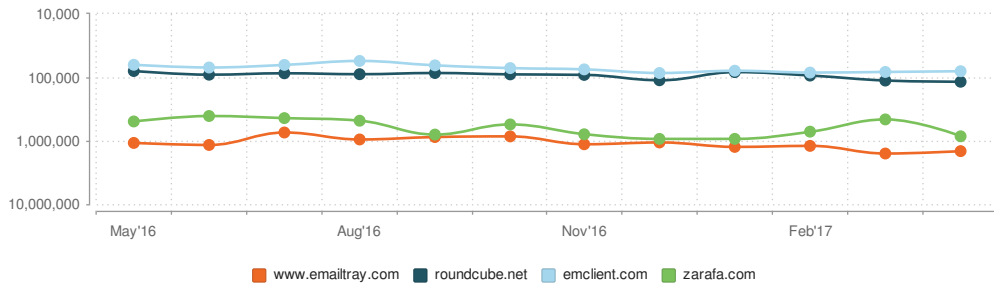

Traffic source trend (30 days)

Sessions by country (30 days)

Country	Sessions	% Sessions
United States	1,038	41.54%
India	552	22.09%
Indonesia	405	16.21%
United Kingdom	312	12.48%
Italy	192	7.68%

Alexa traffic rank with competitors