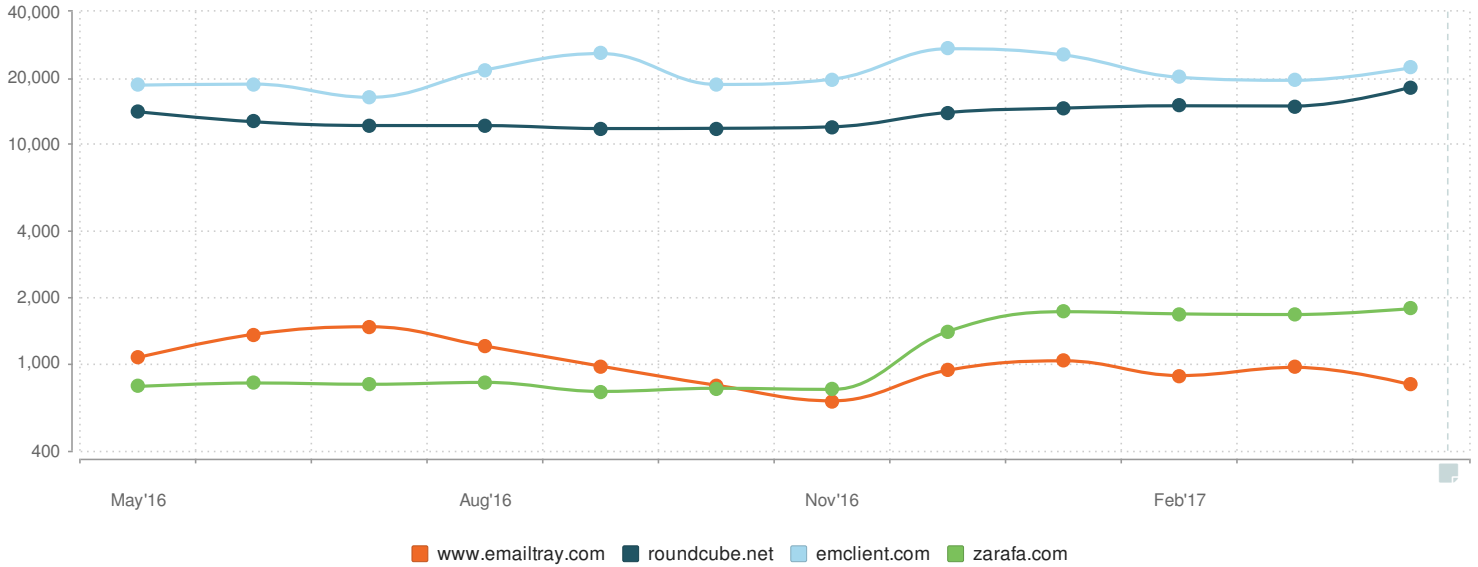

EmailTray (<http://www.emailtray.com>)

COMPETITOR TRAFFIC (MAY 16, 2017)

This report compares your website's traffic with that of competitors.

Organic traffic for www.emailtray.com and competing sites for the last 12 months (United States of America)