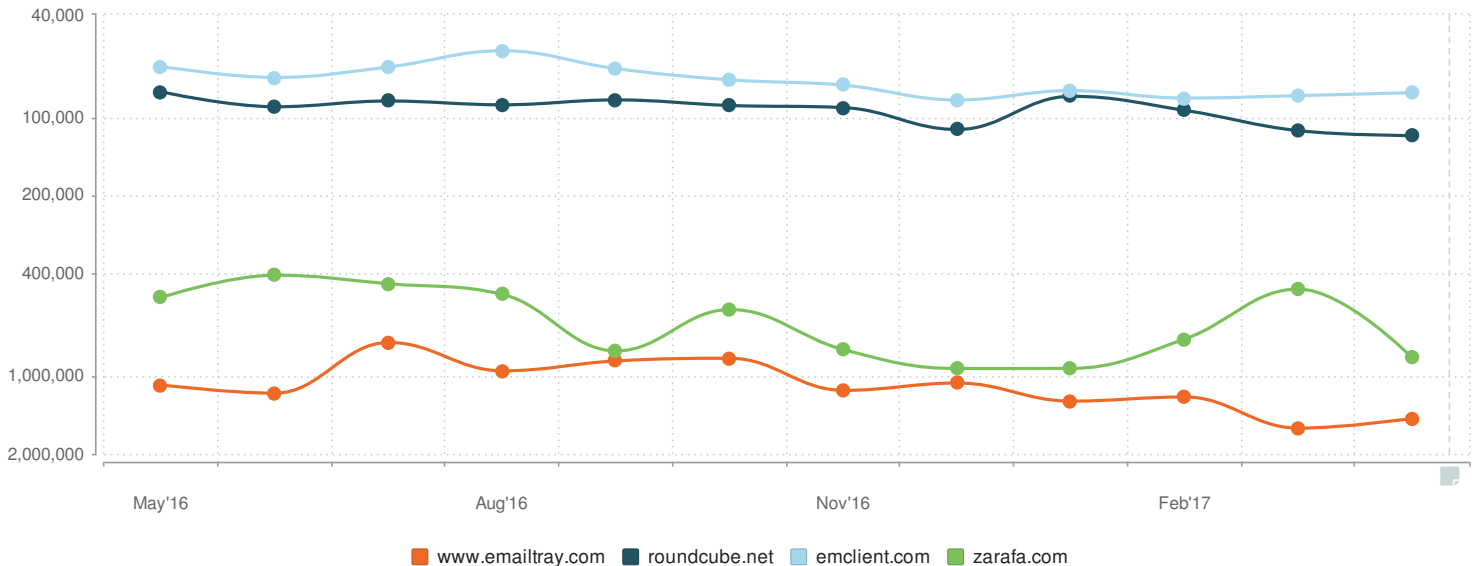

Alexa Global Traffic Rank History for www.emailtray.com and competing sites for the last 12 months

Alexa's traffic rank is a measure of how popular a website is relative to all other sites on the web.

The rank is calculated from the site's estimated average of daily unique visitors and its estimated number of page views over the last 12 months. The less the rank is, the more popular the site is.