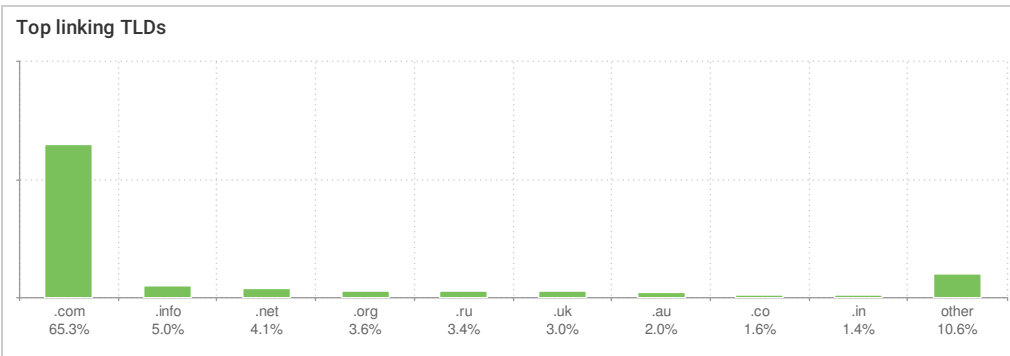

Top 5 link texts

Link text	Backlinks	Domain
emailtray.com	55	35
allen maccannell	59	14
www.emailtray.com	66	29
emailtray	169	59
free email client	404	1