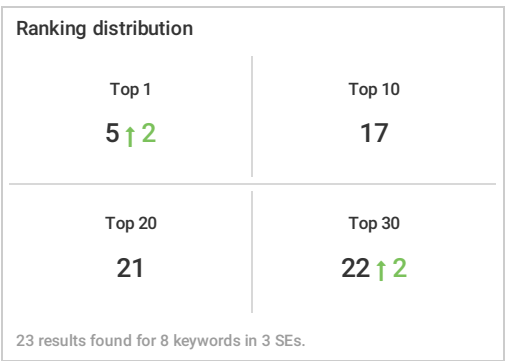

# INTERNET MARKETING REPORT

---

Prepared for Jack Ross

May 16, 2017

**EmailTray (<http://www.emailtray.com>)**  
**PROJECT OVERVIEW (MAY 16, 2017)**

**Site visibility**

**Sessions by country (30 days)**

Country	Sessions	% Sessions
United States	1,038	41.54%
India	552	22.09%
Indonesia	405	16.21%
United Kingdom	312	12.48%
Italy	192	7.68%

**Broken links**

**Technical Audit**

No 404 Issues ✓	No Broken Images ✓
No Broken Anchors ✓	No Server Issues ✓
No Page Access Issues ✓	No Slow Response Time Page. ✓

Total pages scanned: 33      Total links scanned: 115

**Site health**

0 / 115  
UNIQUE LINKS ARE BROKEN

- 0 - Broken internal links
- 0 - Broken external links
- 115 - Healthy links

**Social Engagement**

**Social Citations**

Facebook engagement	132	Google +1's	130
LinkedIn Shares	83	Pinterest Shares	1