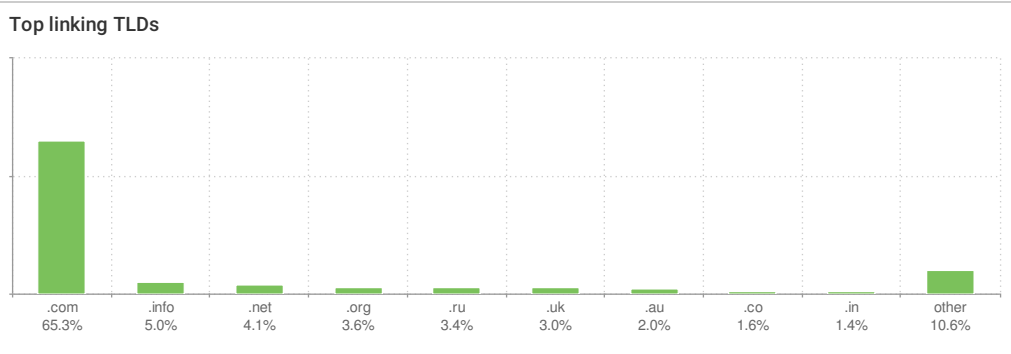

Top 5 link texts

Link text	Backlinks	Domain
emailtray.com	55	35
allen maccannell	59	14
www.emailtray.com	66	29
emailtray	169	59
free email client	404	1