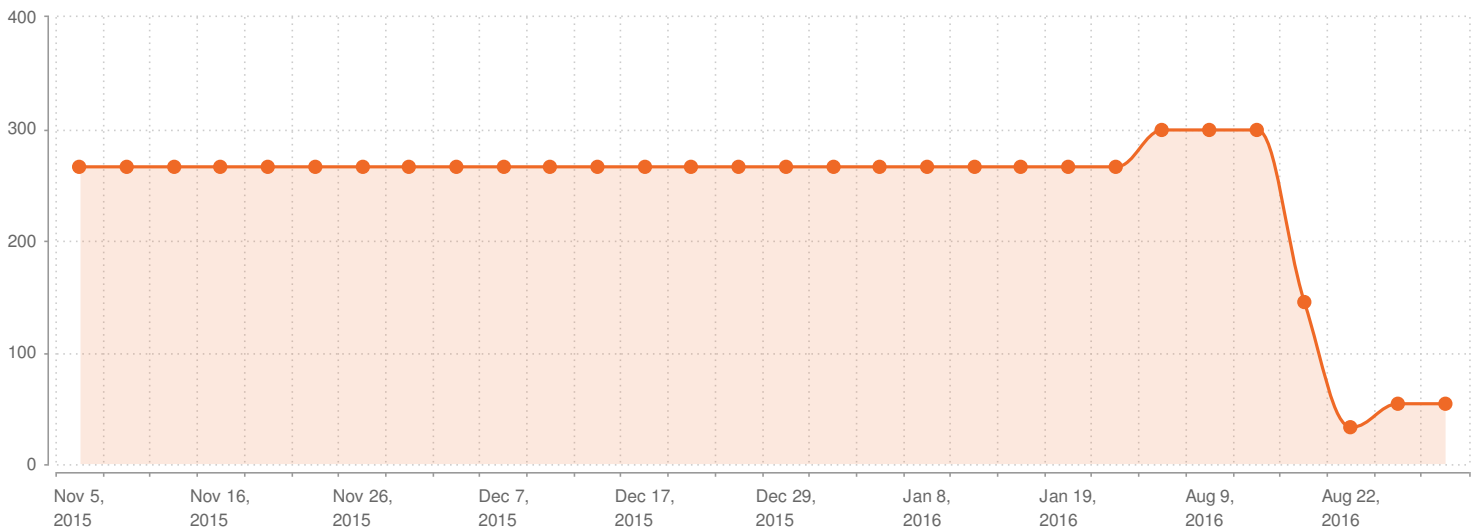

EmailTray (<http://www.emailtray.com>)

ON-SITE ISSUES OVERVIEW (MAY 16, 2017)

This report lists on-site SEO issues and pages on which the issues were found.

62% Site optimization	32 Analyzed pages	54 On-site issues	213 ↑ 15 Pages in Google index	7 years Sitemap age	7 years Domain age

On-site SEO issues found on your site - Trend over time

Shorten Title tag of 1 page

Shorten your TITLE tag to 70 characters (including spaces), because longer titles will be cut off on the search results pages.

These issues were found on the following pages:

1. [/download.html](#)

Title: Download EmailTray - Email Tracking, Sorting, and Notification Software

Rewrite duplicate Title tags for 6 pages

Use unique and descriptive TITLE tags across all pages of your site, because duplicate Titles may cause problems with site indexing and rankings. As an option, you may leave the duplicate TITLE tags intact but use a "canonical" attribute on the non-canonical pages to let the search engines know which one is the preferred page.

1. **Using EmailTray email client for Android** was found on 2 page(s):

1. [/support/android/smart_email_system.html](#)

2. [/support/help/smart_email_system.html](#)

2. **Quick overview of the EmailTray email client for Android** was found on 2 page(s):

1. [/support/android/](#)

2. [/support/help/](#)