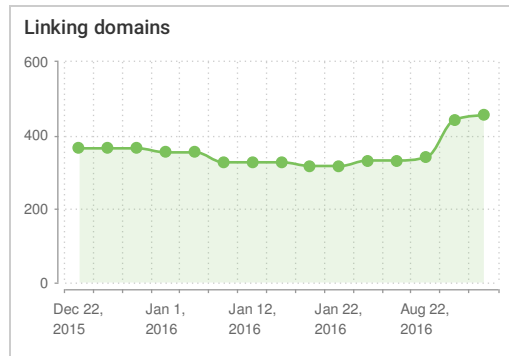

Top 5 link texts

Link text	Backlinks	Domain
emailtray.com	55	35
allen maccannell	59	14
www.emailtray.com	66	29
emailtray	169	59
free email client	404	1