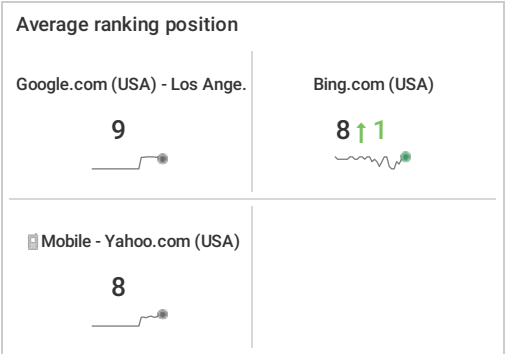

# INTERNET MARKETING REPORT

---

Prepared for Jack Ross

May 16, 2017

**EmailTray (<http://www.emailtray.com>)**  
**PROJECT OVERVIEW (MAY 16, 2017)**

**Site visibility**

**Sessions by country (30 days)**

Country	Sessions	% Sessions
United States	1,038	41.54%
India	552	22.09%
Indonesia	405	16.21%
United Kingdom	312	12.48%
Italy	192	7.68%

**Broken links**

**Technical Audit**

No 404 Issues ✓	No Broken Images ✓
No Broken Anchors ✓	No Server Issues ✓
No Page Access Issues ✓	No Slow Response Time Page. ✓

Total pages scanned: 33      Total links scanned: 115

**Site health**

0 / 115  
UNIQUE LINKS ARE BROKEN

- 0 - Broken internal links
- 0 - Broken external links
- 115 - Healthy links

**Social Engagement**

**Social Citations**

Facebook engagement	132	Google +1's	130
LinkedIn Shares	83	Pinterest Shares	1