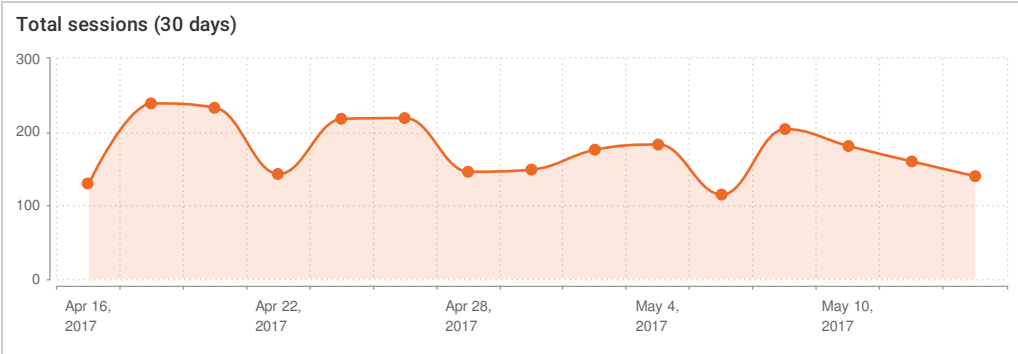

# INTERNET MARKETING REPORT

---

Prepared for Jack Ross

May 16, 2017

**EmailTray (<http://www.emailtray.com>)**  
**PROJECT OVERVIEW (MAY 16, 2017)**

**Site visibility**

**Sessions by country (30 days)**

Country	Sessions	% Sessions
United States	1,038	41.54%
India	552	22.09%
Indonesia	405	16.21%
United Kingdom	312	12.48%
Italy	192	7.68%

**Broken links**

**Technical Audit**

No 404 Issues ✓	No Broken Images ✓
No Broken Anchors ✓	No Server Issues ✓
No Page Access Issues ✓	No Slow Response Time Page. ✓

Total pages scanned: 33      Total links scanned: 115