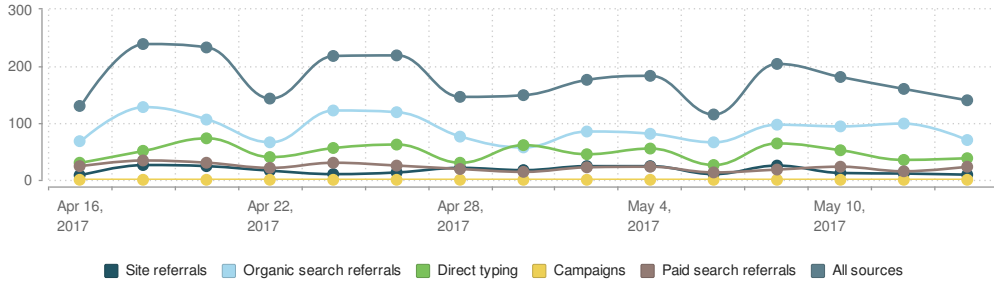

### Backlink Profile Quality

### Link sources distribution

Total backlinks:	Linking IP addresses:
<b>1.6K ↑ 21</b>	<b>394 ↓ 2</b>
Linking domains:	Governmental domains:
<b>455 ↑ 12</b>	-
Educational domains:	Linking subnets:
-	<b>356 ↓ 1</b>

Traffic source trend (30 days)

Sessions by country (30 days)

Country	Sessions	% Sessions
United States	1,038	41.54%
India	552	22.09%
Indonesia	405	16.21%
United Kingdom	312	12.48%
Italy	192	7.68%

Alexa traffic rank with competitors