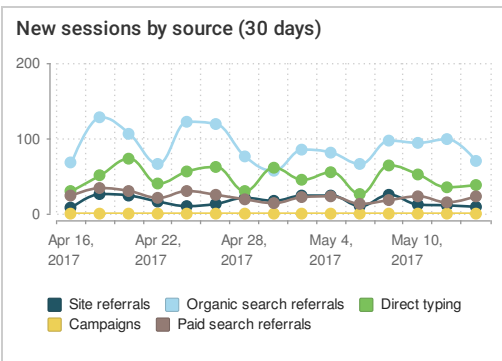

# INTERNET MARKETING REPORT

---

Prepared for Jack Ross

May 16, 2017

**EmailTray (<http://www.emailtray.com>)**  
**PROJECT OVERVIEW (MAY 16, 2017)**

**Site visibility**

**Sessions by country (30 days)**

Country	Sessions	% Sessions
United States	1,038	41.54%
India	552	22.09%
Indonesia	405	16.21%
United Kingdom	312	12.48%
Italy	192	7.68%

**Broken links**

**Technical Audit**

No 404 Issues ✓	No Broken Images ✓
No Broken Anchors ✓	No Server Issues ✓
No Page Access Issues ✓	No Slow Response Time Page. ✓

Total pages scanned: 33      Total links scanned: 115