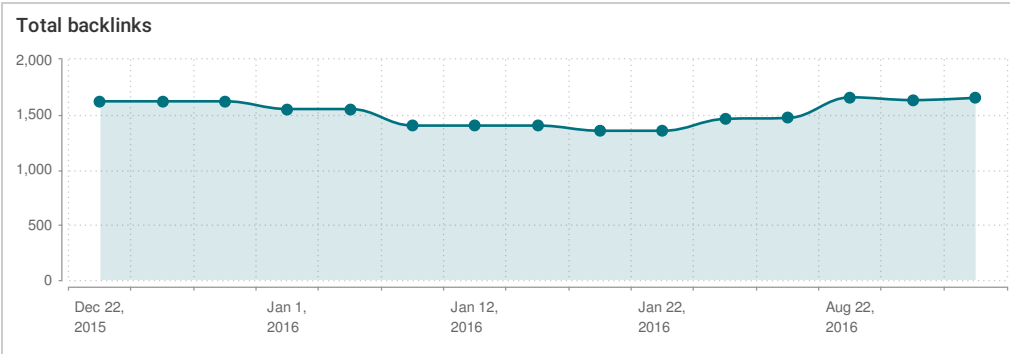

EmailTray (<http://www.emailtray.com>)
BACKLINK QUALITY SUMMARY (MAY 16, 2017)

Link sources distribution

Total backlinks:	Linking IP addresses:
1.6K ↑ 21	394 ↓ 2
Linking domains:	Governmental domains:
455 ↑ 12	-
Educational domains:	Linking subnets:
-	356 ↓ 1